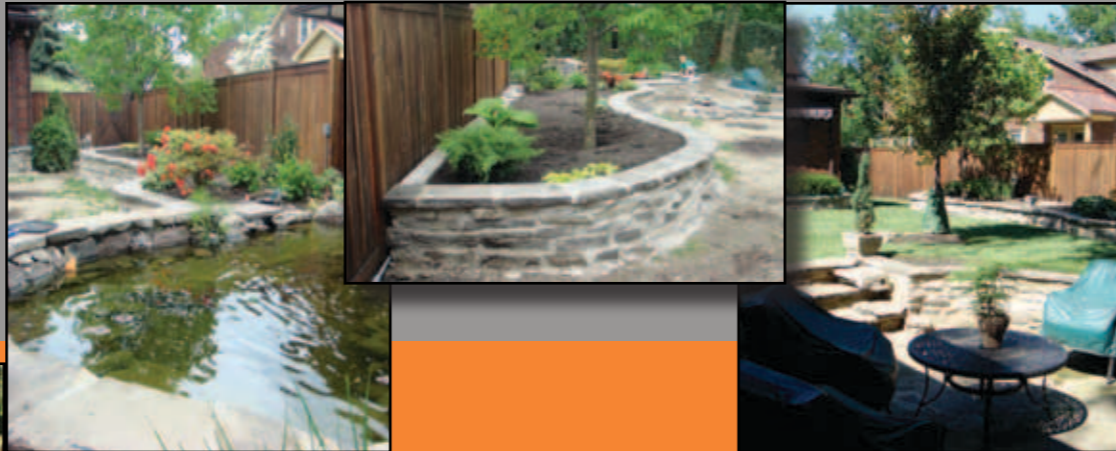

Exterior

stamped concrete