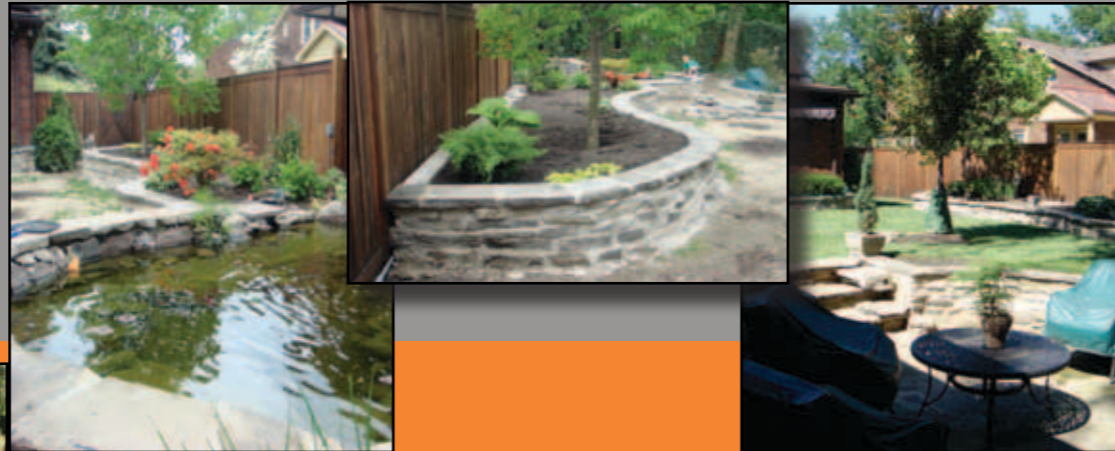

Exterior

stamped concrete