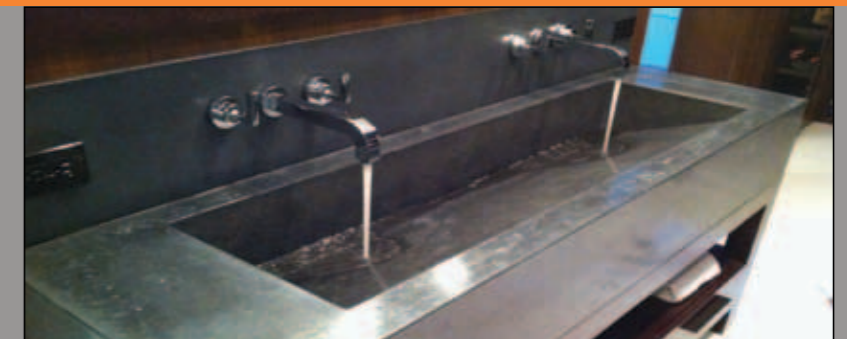

Interior

concrete